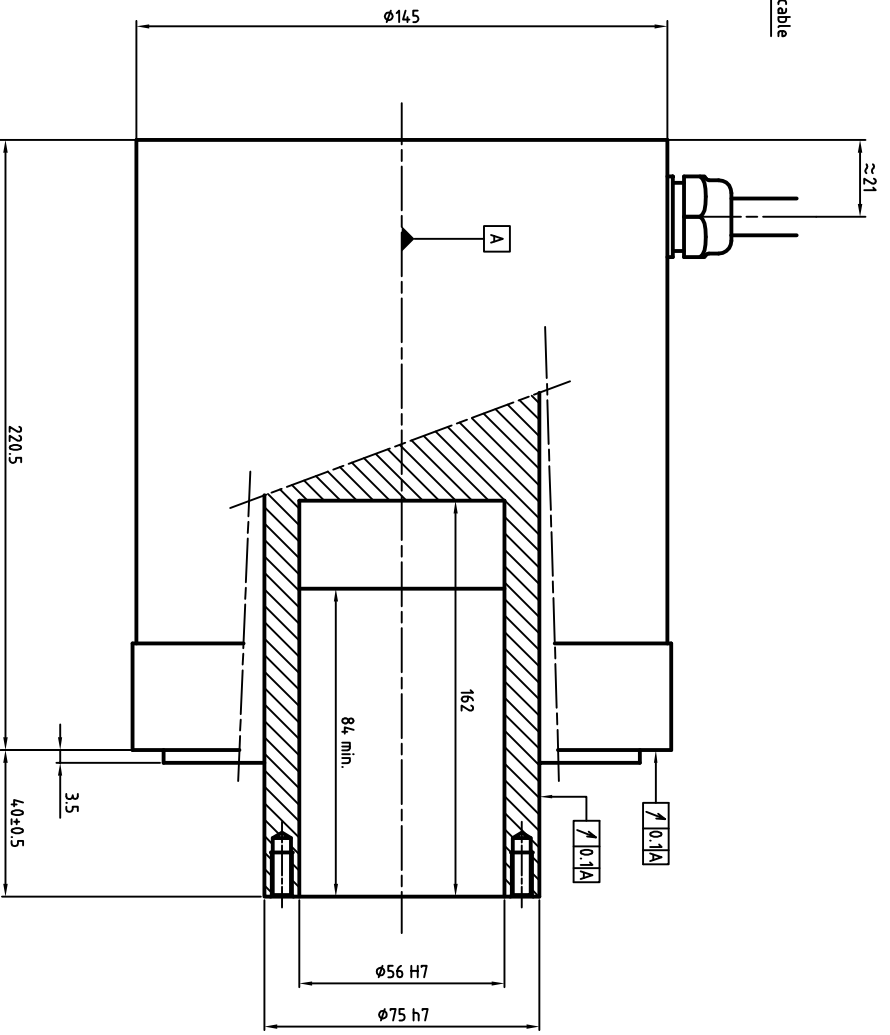

Power cable diameter and section depends on rated current
 U : Phase 1
 V : Phase 2
 W : Phase 3
 Green/Yellow : Ground

ENCODER SIGNAL COLORS

Wires colors	ERN1387	ERN1381	ECN1313	EON1325
White	A+	0V	Up	Up
Brown	A-	Up	0V	0V
Green	R+	A+	A+	A+
Yellow	R-	A-	A-	A-
Pink	D+	B-	B-	B-
Grey	D-	B+	B+	B+
Blue	C+	R+	DATA+	DATA+
Red	C-	R-	DATA-	DATA-
Black	Thermal	Thermal	CLOCK+	CLOCK+
Violet	Thermal	Thermal	CLOCK-	CLOCK-
Grey/Pink	B+	N/A	Thermal	Thermal
Red/Blue	B-	N/A	Thermal	Thermal
White/Green	0V	N/A	N/A	N/A
Brown/Green	Up	N/A	N/A	N/A