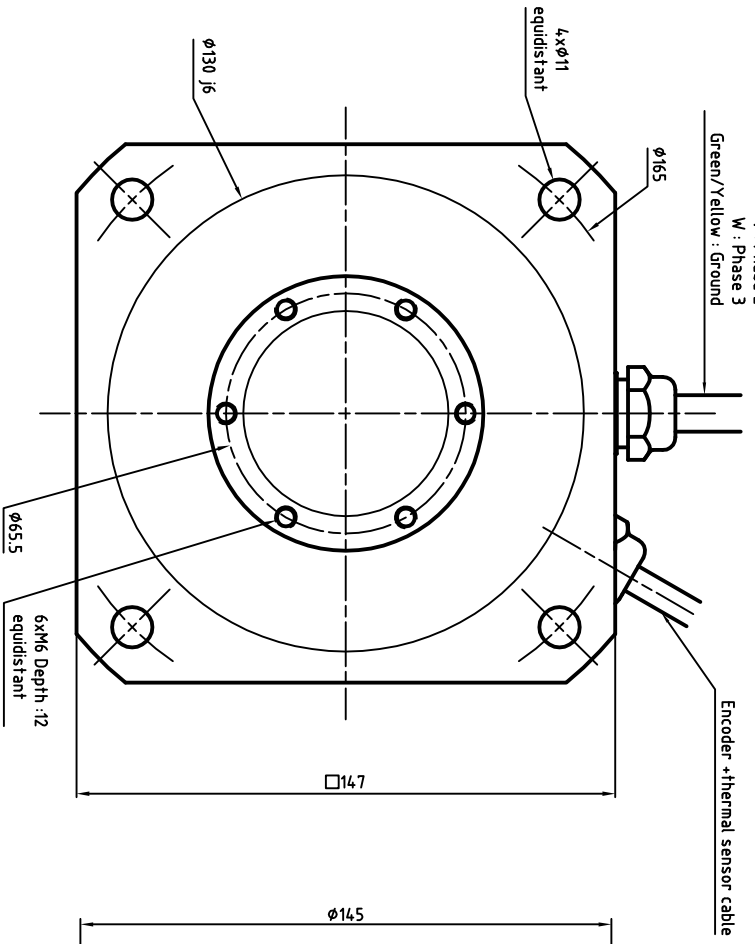

Power cable diameter and section depends on rated current
 U : Phase 1
 V : Phase 2
 W : Phase 3
 Green/Yellow : Ground

ENCODER SIGNAL COLORS

Wires colors	ERN1387	ERN1381	ECN1313	EON1325
White	A+	0V	Up	Up
Brown	A-	Up	0V	0V
Green	R+	A+	A+	A+
Yellow	R-	A-	A-	A-
Pink	D+	B-	B-	B-
Grey	D-	B+	B+	B+
Blue	C+	R+	DATA+	DATA+
Red	C-	R-	DATA-	DATA-
Black	Thermal	Thermal	CLOCK+	CLOCK+
Violet	Thermal	Thermal	CLOCK-	CLOCK-
Grey/Pink	B+	N/A	Thermal	Thermal
Red/Blue	B-	N/A	Thermal	Thermal
White/Green	0V	N/A	N/A	N/A
Brown/Green	Up	N/A	N/A	N/A